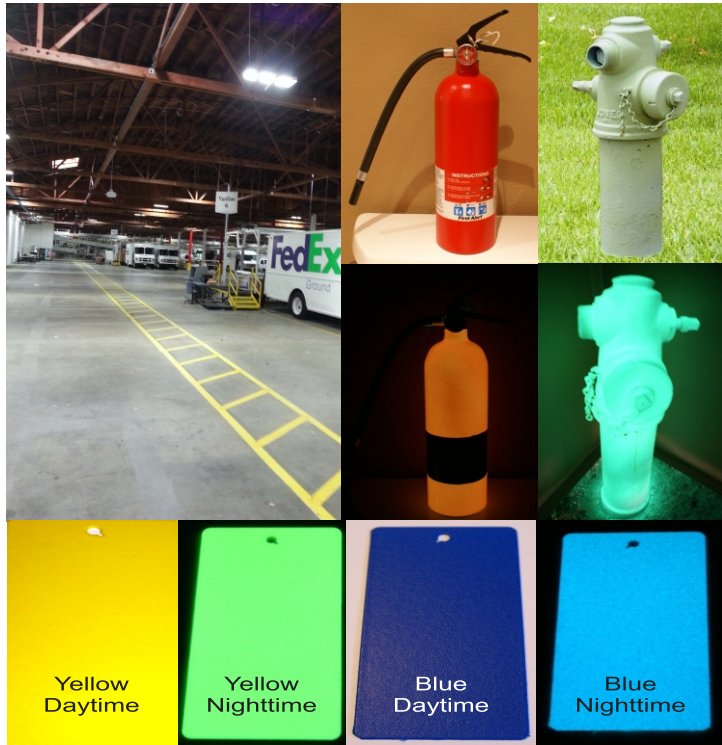

# Allureglow USA

Don't be left in the dark

The Allureglow USA Photoluminescent Safety Paint System has been specially formulated to meet Today's Highest and Most Rigid Standards, for Photoluminescent Safety & Egress Products. All of our Paints have been Third Party Tested and meet ASTM Standards for UV Exposure, Impact Resistance, Flexibility, Glow Luminosity, and Adhesion to All Types of Surfaces. All of the AA-Series Paints are Low VOC, 100% Acrylic, Waterbased Formulas. These Paints are Best Applied Using HVLP or Airless Spray Equipment, NOTE: The use of Compressed Air Type Sprayers will result in the paint prematurely drying at the Spray Tip, Brushing or Rolling can be done but is not recommended for best results. The Allureglow USA Paint System is made up of Four Components, AA-1000-WP White Primer, AA-2045 Photoluminescent Paints and AA-1000-CC Clear Top Coat & AG-CLA-100 Additive. The AA-2045 Photoluminescent Paints come in Green, Aqua and Sky Blue Glow and can be tinted virtually any Color with our Patented Color Concentrates. You are no longer limited to just the Pale Green Daylight Color that all of our competitors offer. Designers love this System, because they are able to match existing decor or colors, especially important in Hotels, Casinos and Residential High Rises. The Allureglow USA AA Series Paints are available in Quarts, Gallons, Five Gallon, Drums and Totes and because they are All Considered Non-Hazardous they can be shipped anywhere in the World, without any issues with Customs and or Regulatory Compliance. These Paints also Qualify for LEED Credits, as a result of their Low V.O.C. Formulas.

## Standard Colors

## BASE PAINT GLOW COLORS & PART NUMBERS

Note: Actual Daytime and Glow Colors will vary depending on percentage of Concentrate Color added and Photoluminescent Base Ink Color used. Consult Technical Data and Material Safety Data Sheets for all products prior to using.